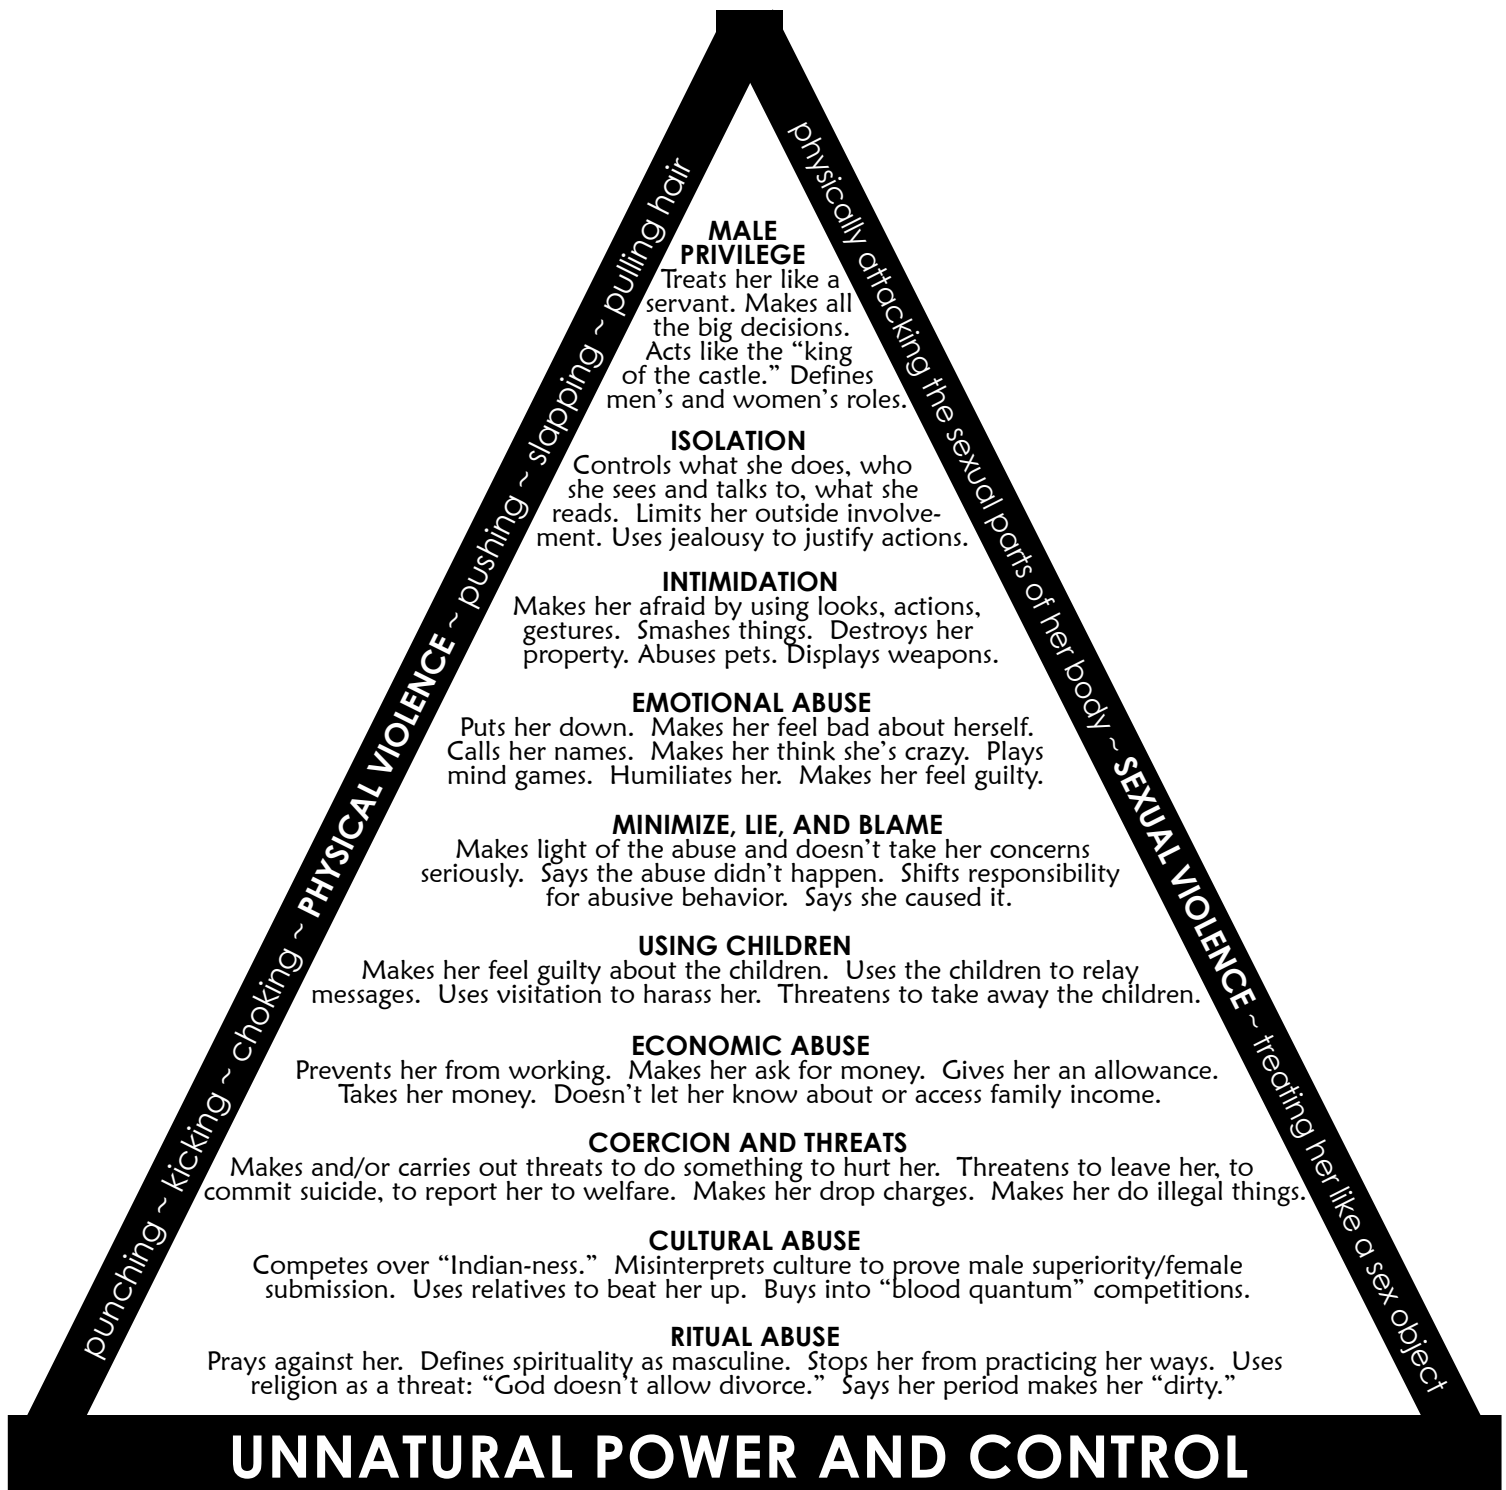

VIOLENCE AGAINST NATIVE WOMEN: BATTERING

Produced and distributed by:

Developed by:
Sacred Circle - National Resource
Center to End Violence Against
Native Women

NATIONAL CENTER
on Domestic and Sexual Violence
training • consulting • advocacy
4612 Shoal Creek Blvd. • Austin, Texas 78756
512.407.9020 (phone and fax) • www.ncdsv.org