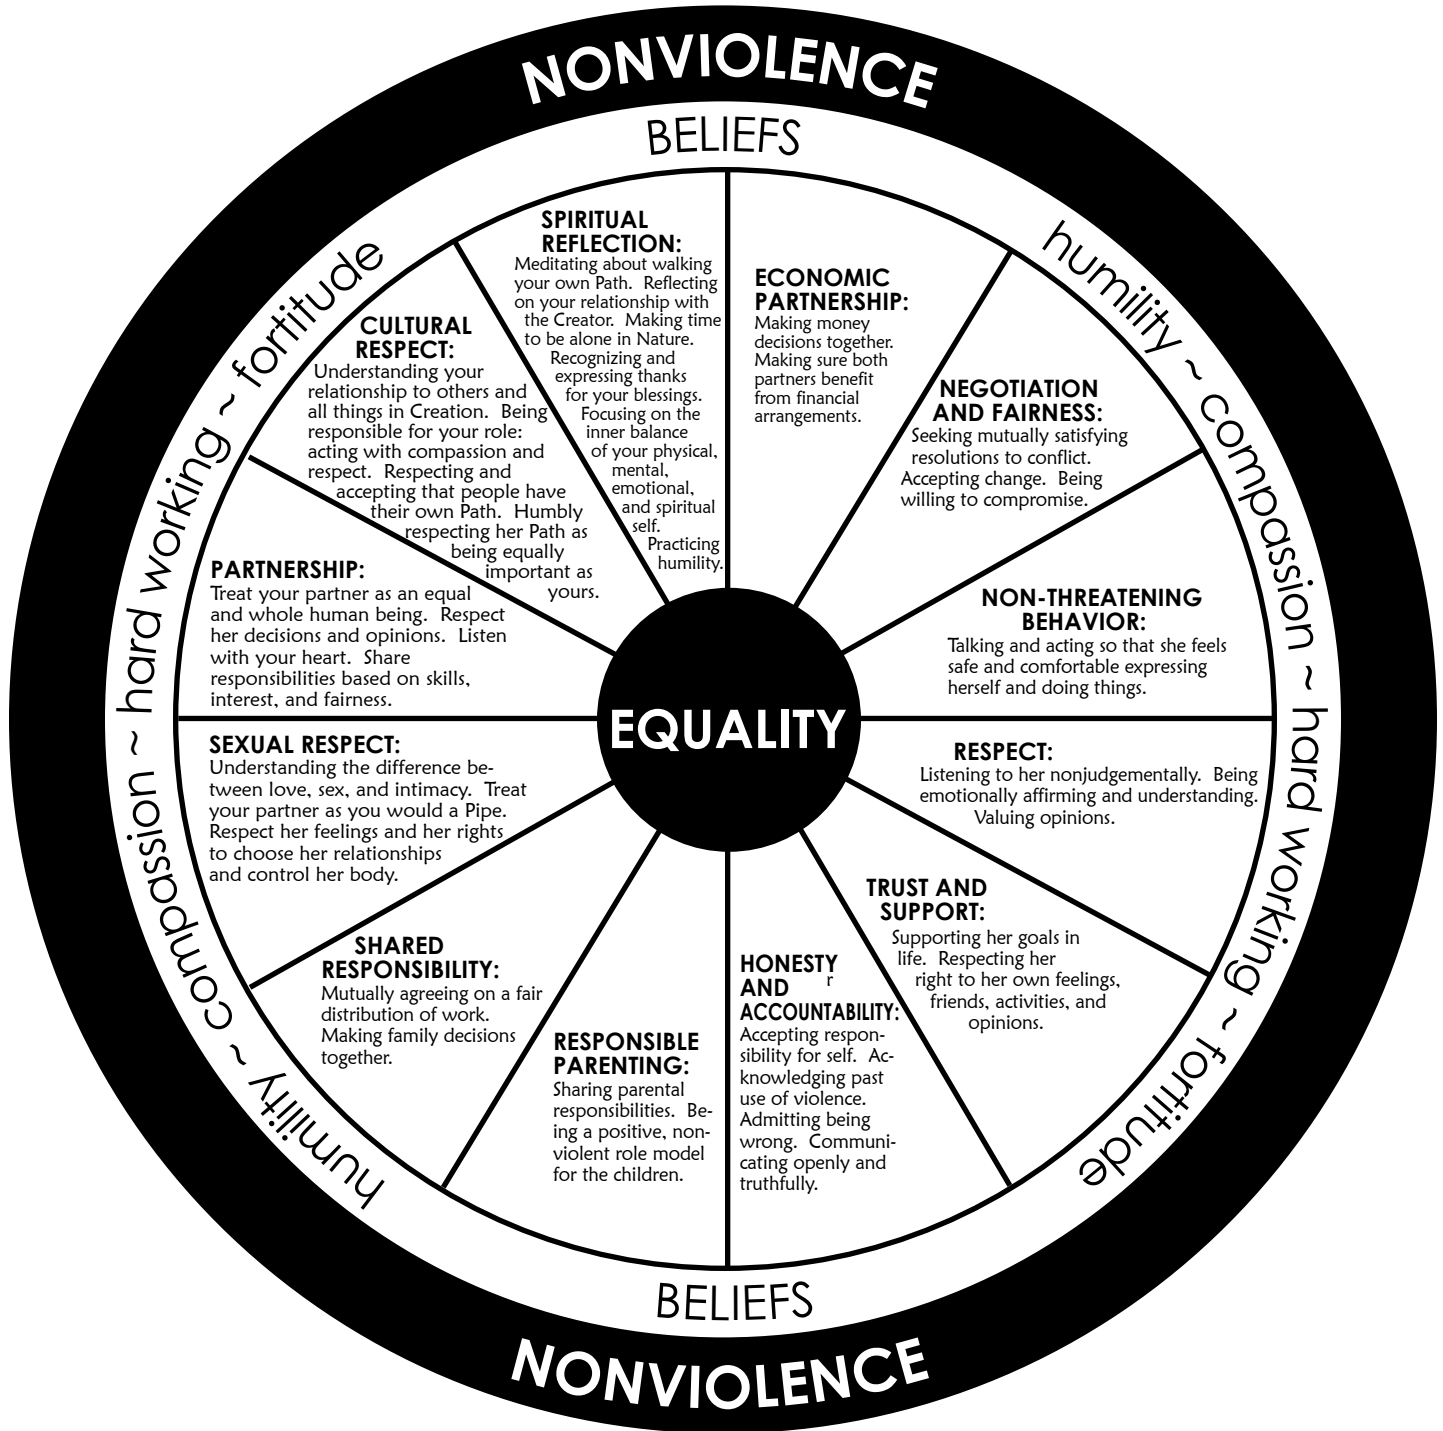

NATURAL LIFE-SUPPORTING POWER

Equality is a natural life-supporting power that is grounded in spirituality.

Produced by Sacred Circle -
National Resource Center to End Violence
Against Native Women, a project of Cangleska, Inc.
Based on DAIP's model.