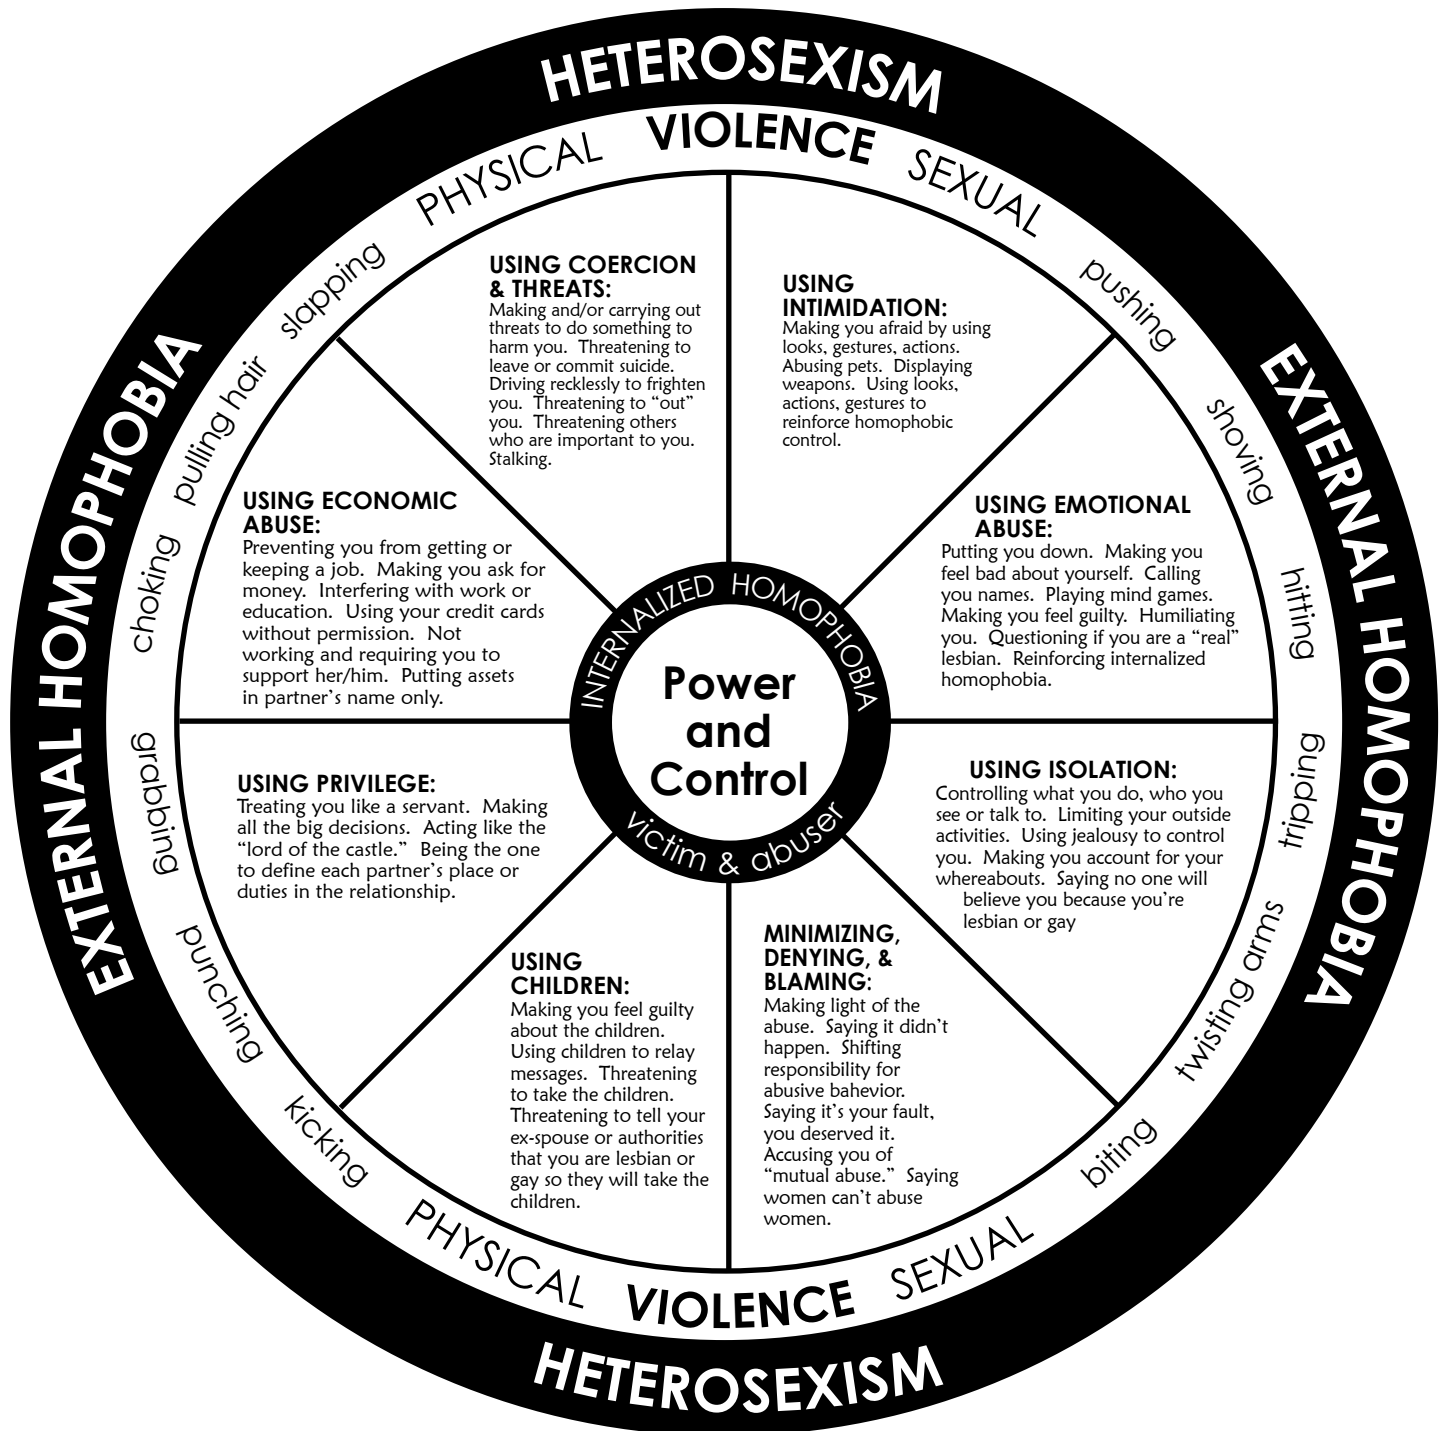

# LESBIAN/GAY POWER AND CONTROL WHEEL

Produced and distributed by:

Developed by Roe & Jagodinsky;  
inspired and adapted from:  
Domestic Abuse Intervention Project  
202 East Superior Street  
Duluth, MN 55802