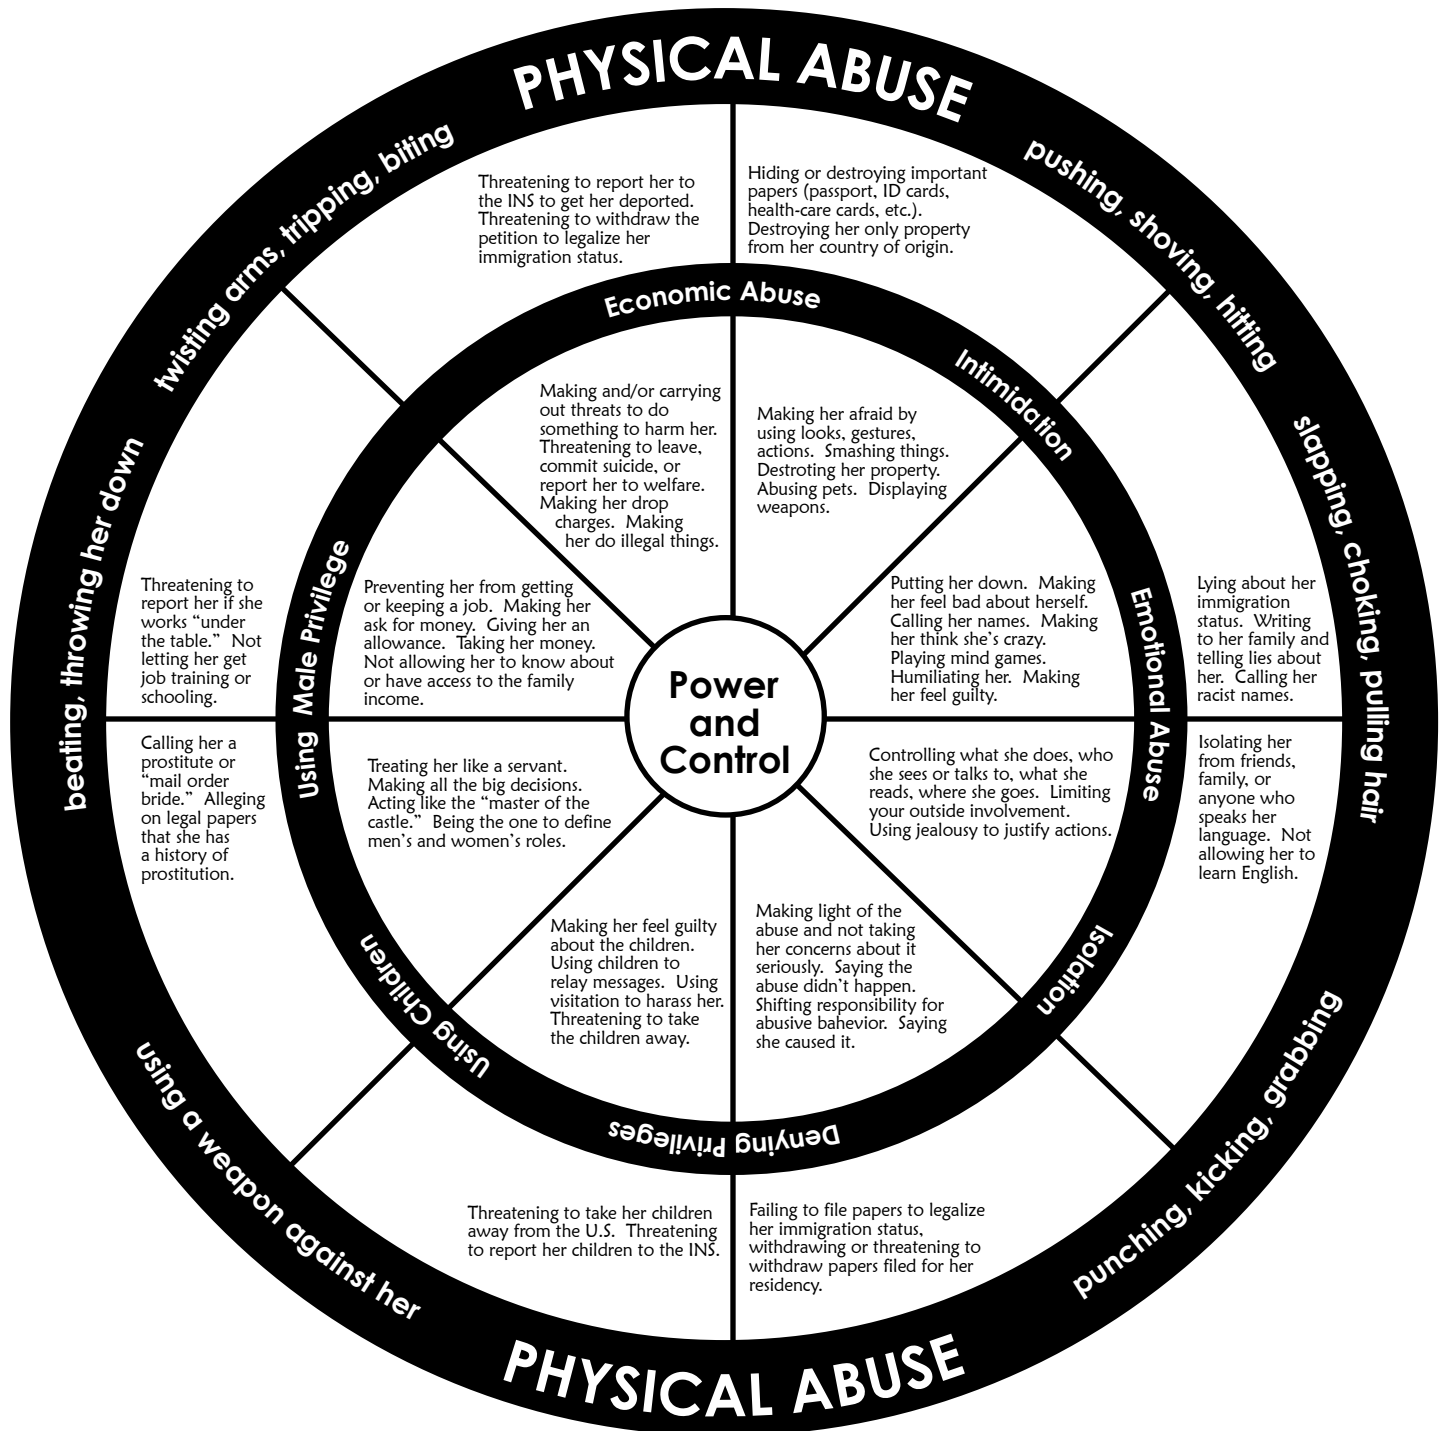

IMMIGRANT POWER AND CONTROL WHEEL

Produced and distributed by:

Adapted from original wheel by:
 Domestic Abuse Intervention Project
 202 East Superior Street
 Duluth, MN 55802
 218.722.4134

NATIONAL CENTER
on Domestic and Sexual Violence
 training • consulting • advocacy