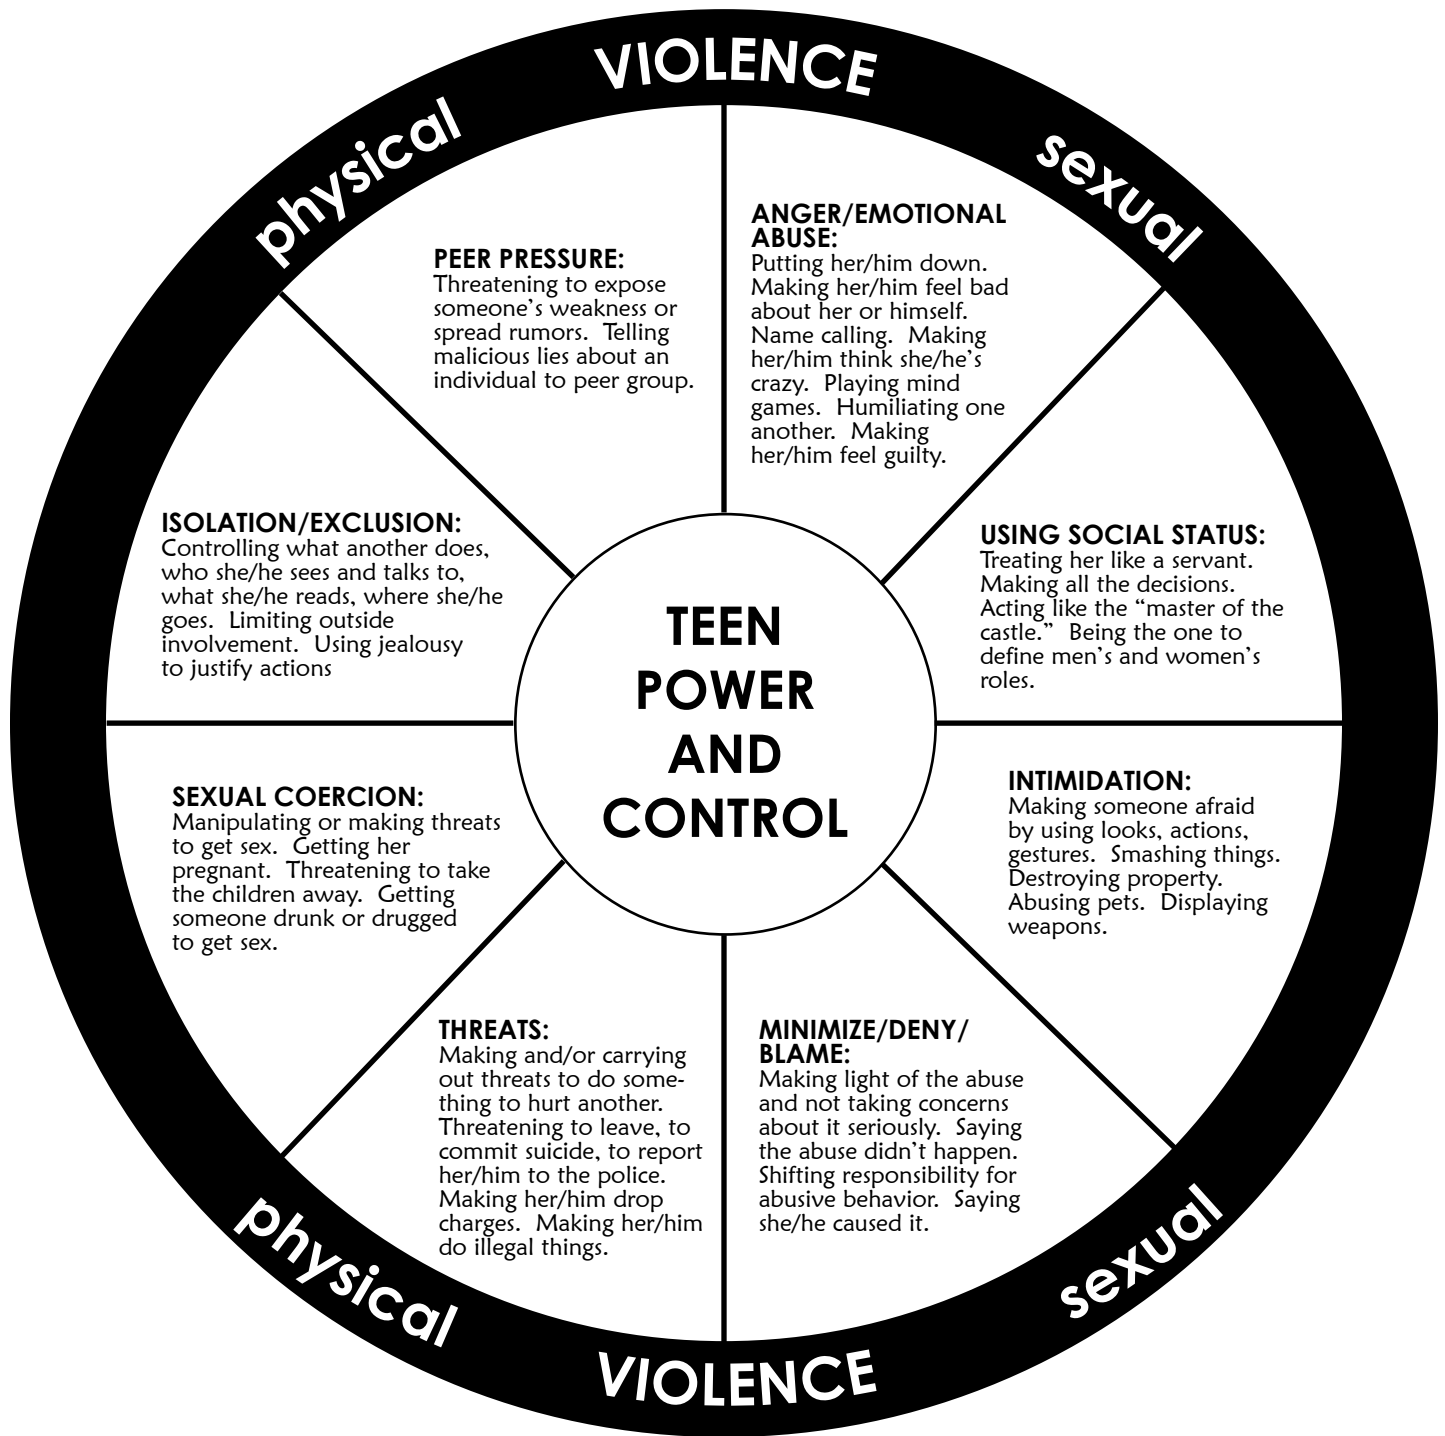

TEEN POWER AND CONTROL WHEEL

Produced and distributed by:

Developed from:
Domestic Abuse Intervention Project
202 East Superior Street
Duluth, MN 55802
218.722.4134

NATIONAL CENTER
on Domestic and Sexual Violence
training • consulting • advocacy